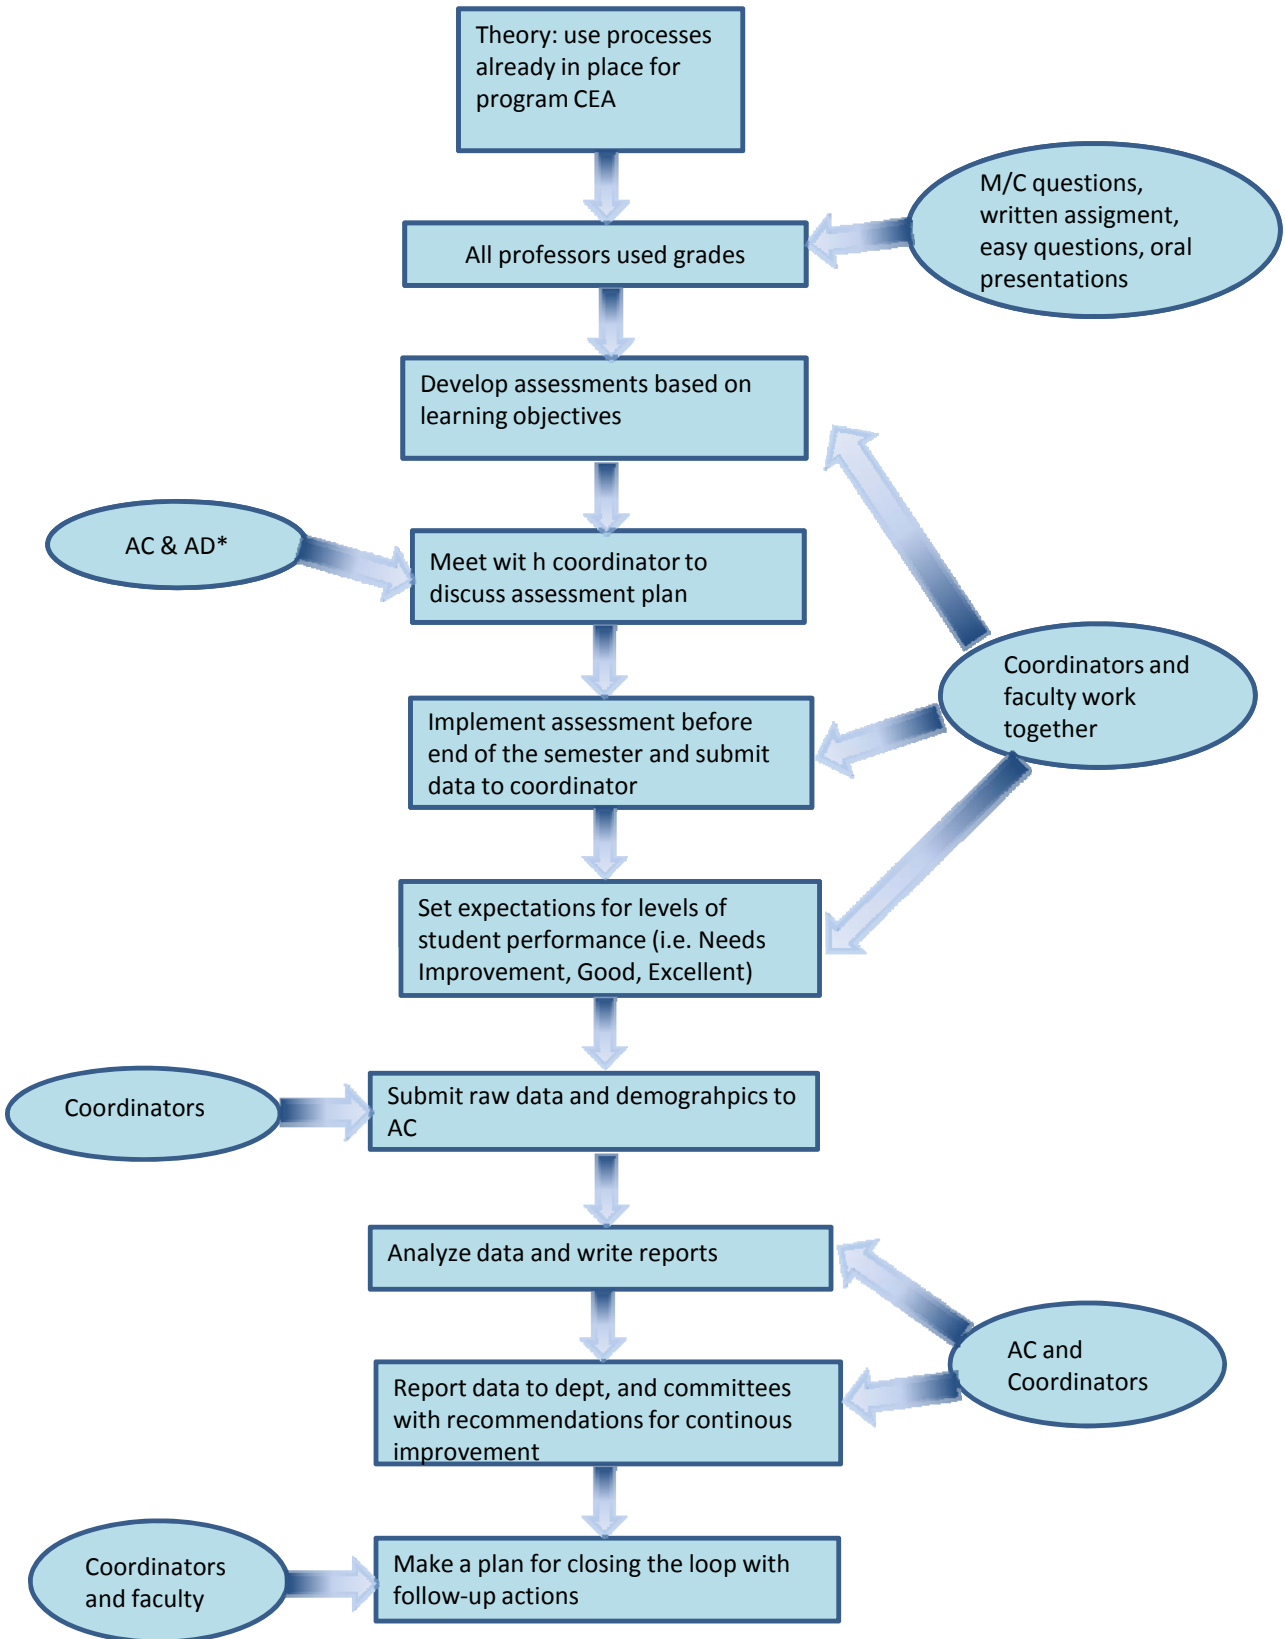

MCBE Course-Embedded Assessment (CEA) Model

* AC=assessment coordinator, AD= Associate Dean