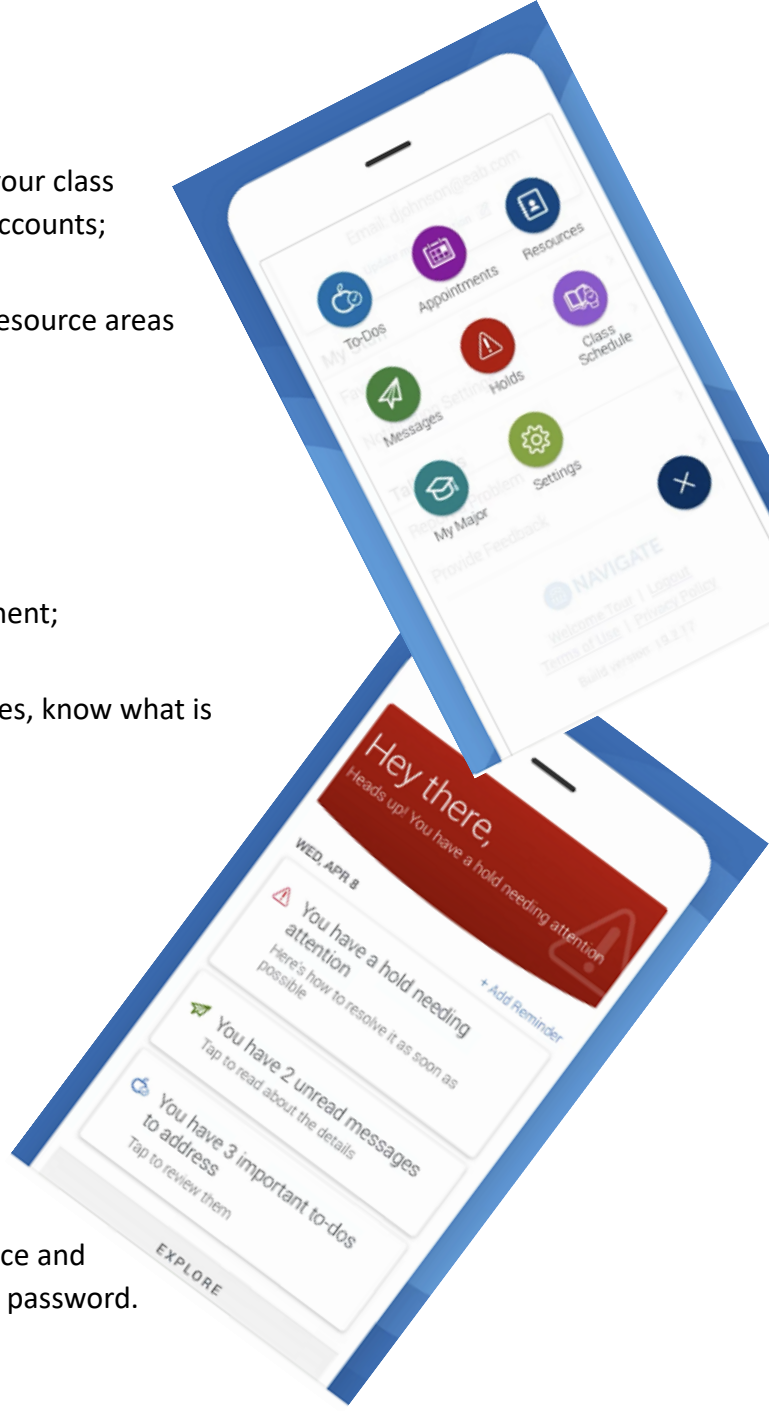

3.2 ★★★★★
20 Ratings

#151
Education

4+
Age

Download the Navigate Student App!

There are lots of CSUF apps, so why do you need this one?

- ✓ This secure app is equipped to customize its alerts to you according to your class standing, needs and interests. Its content is tied directly to your CSUF accounts;
- ✓ You may make, view and cancel appointments with advisors and other resource areas directly through the app;
- ✓ Find your way to specific offices, buildings and most every on-campus service through live, GPS navigation on foot;
- ✓ Connect with other students in your classes via the study buddy component;
- ✓ View your daily automated “to-do” list so that you always meet deadlines, know what is coming up on campus, and plan ahead;
- ✓ Navigate Student is not a chatbot. Instead, it will send nudges on your mobile device to alert you to:
 - ✓ Events appropriate for your interests or major;
 - ✓ Registration, add/drop, payment and other important deadlines;
 - ✓ holds on your account;
 - ✓ other helpful reminders;
 - ✓ Nudges are accompanied by links and navigation to ensure you find what you need!
- ✓ Get started: Use the QR code or go to the app store on your mobile device and download the **Navigate Student app** today. Join via your CSUF login and password.