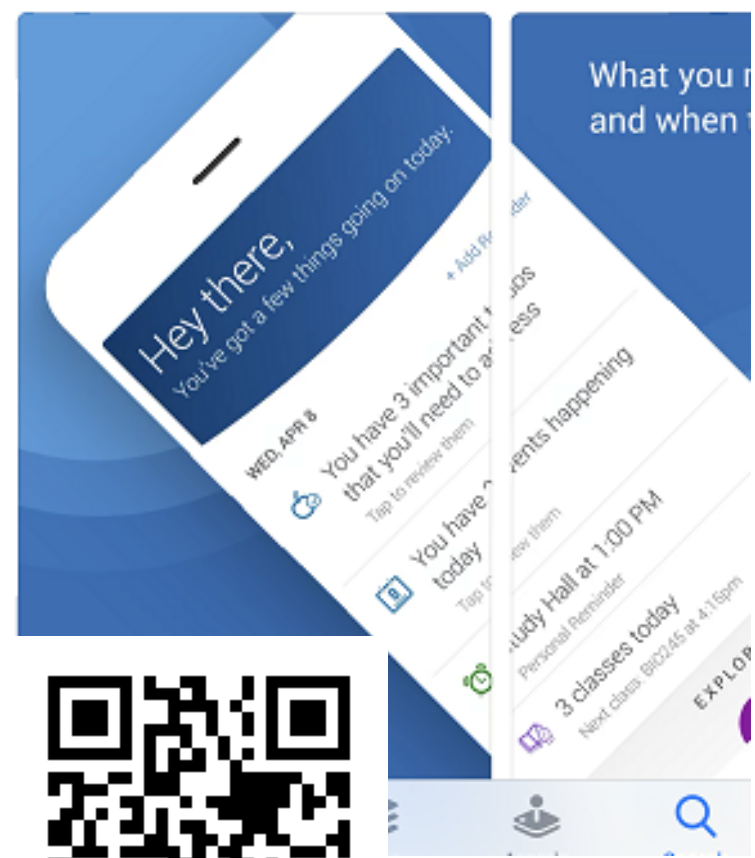

3.2 ★★★★★
20 Ratings

#151
Education

4+
Age

Download the Navigate Student App!

There are lots of CSUF apps, so why do you need this one?

- ✓ This secure app is equipped to customize its alerts to you according to your class standing, needs and interests. Its content is tied directly to your CSUF accounts;
- ✓ You may make, view and cancel appointments with advisors and other resource areas directly through the app;
- ✓ Find your way to specific offices, buildings and most every on-campus service through live, GPS navigation on foot;
- ✓ Connect with other students in your classes via the study buddy component;
- ✓ View your daily automated “to-do” list so that you always meet deadlines, know what is coming up on campus, and plan ahead;
- ✓ Navigate Student is not a chatbot. Instead, it will send nudges on your mobile device to alert you to:
 - ✓ Events appropriate for your interests or major;
 - ✓ Registration, add/drop, payment and other important deadlines;
 - ✓ holds on your account;
 - ✓ other helpful reminders;
 - ✓ Nudges are accompanied by links and navigation to ensure you find what you need!
- ✓ Get started: Use the QR code or go to the app store on your mobile device and download the **Navigate Student app** today. Join via your CSUF login and password.